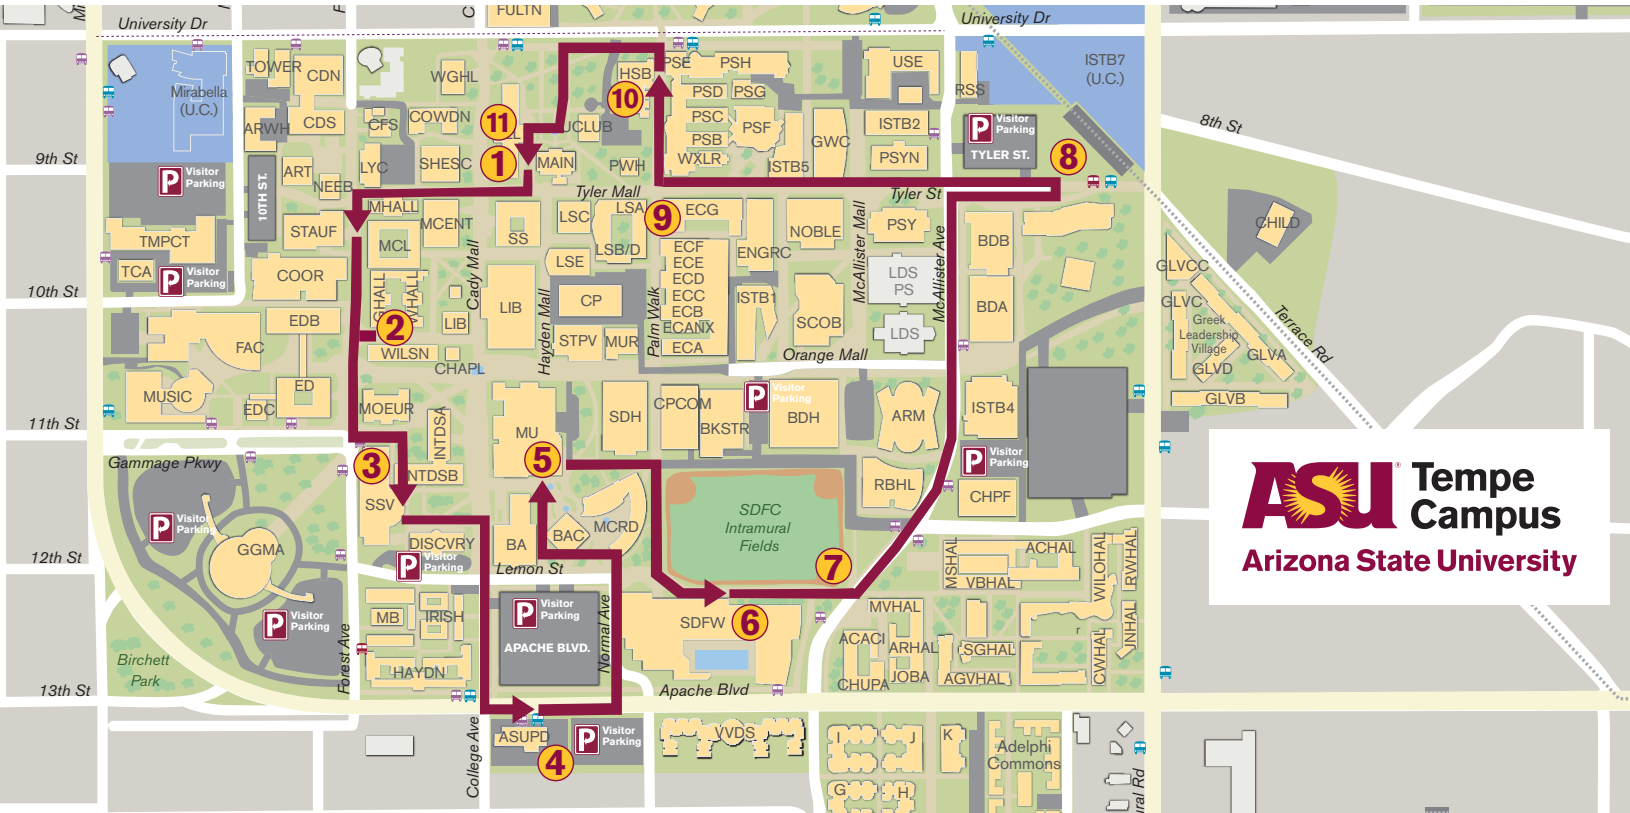

One More Step Recovery Walk Map

ASU Tempe
Campus
Arizona State University

One More Step Recovery Walk Sights

- 1** **Old Main MAIN**
Start of Walk. Green space to relax and connect with nature.
- 2** **Secret Garden**
Found in the **GHALL** and **WHALL** buildings.
A quiet place to meditate and take moral inventory.
- 3** **Student Services SSV**
Home to ASU Counseling Services.
- 4** **ASU Police ASUPD**
Medication Drop Box located in lobby.
- 5** **Memorial Union MU**
A place to connect and recharge.
- 6** **Sun Devil Fitness and Wellness SDFW**
Offers wellness and group fitness classes, cardio and weight room equipment, and home to Recovery Rising.
- 7** **Intramural Fields**
Outdoor track, beach volleyball, and sport fields to exercise and relieve stress.
- 8** **City Transportation**
Bus and Light Rail – Use to explore the surrounding areas and landmarks.
- 9** **Palm Walk**
Popular corridor for making photographic memories.
- 10** **ASU Health Services**
Medical and mental health care and treatment provided.
- 11** **Old Main MAIN**
End of One More Step Recovery Walk, rest a bit on the grass and connect with nature.

One More Step
Recovery Walk